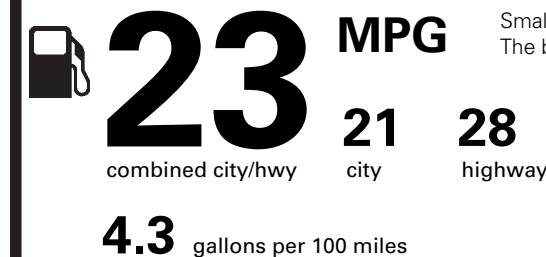

NO CHARGE
NO CHARGE

PRICE INFORMATION

BASE PRICE	\$40,095.00
TOTAL OPTIONS/OTHER	
TOTAL VEHICLE & OPTIONS/OTHER	40,095.00
DESTINATION & DELIVERY	1,095.00

EPA DOT Fuel Economy and Environment

Gasoline Vehicle

Fuel Economy

Small SUVs range from 18 to 120 MPG. The best vehicle rates 136 MPGe.

You spend **\$1,250**

more in fuel costs over 5 years compared to the average new vehicle.

Annual fuel cost

\$1,750

Fuel Economy & Greenhouse Gas Rating (tailpipe only) Smog Rating (tailpipe only)